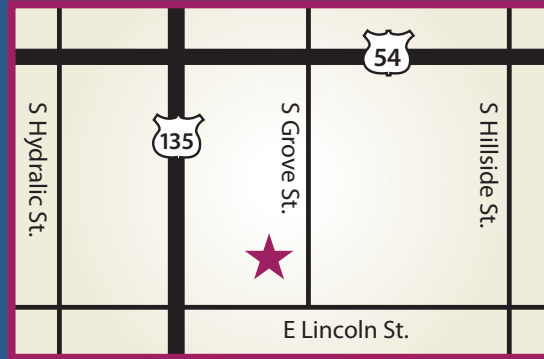

View Our Lesson Agreement
SENSENEYMUSIC.COM

Store Hours:
9:30 am to 6:30 pm Mon-Thu
9:30 am to 5:30 pm Fri-Sat
Closed Sunday